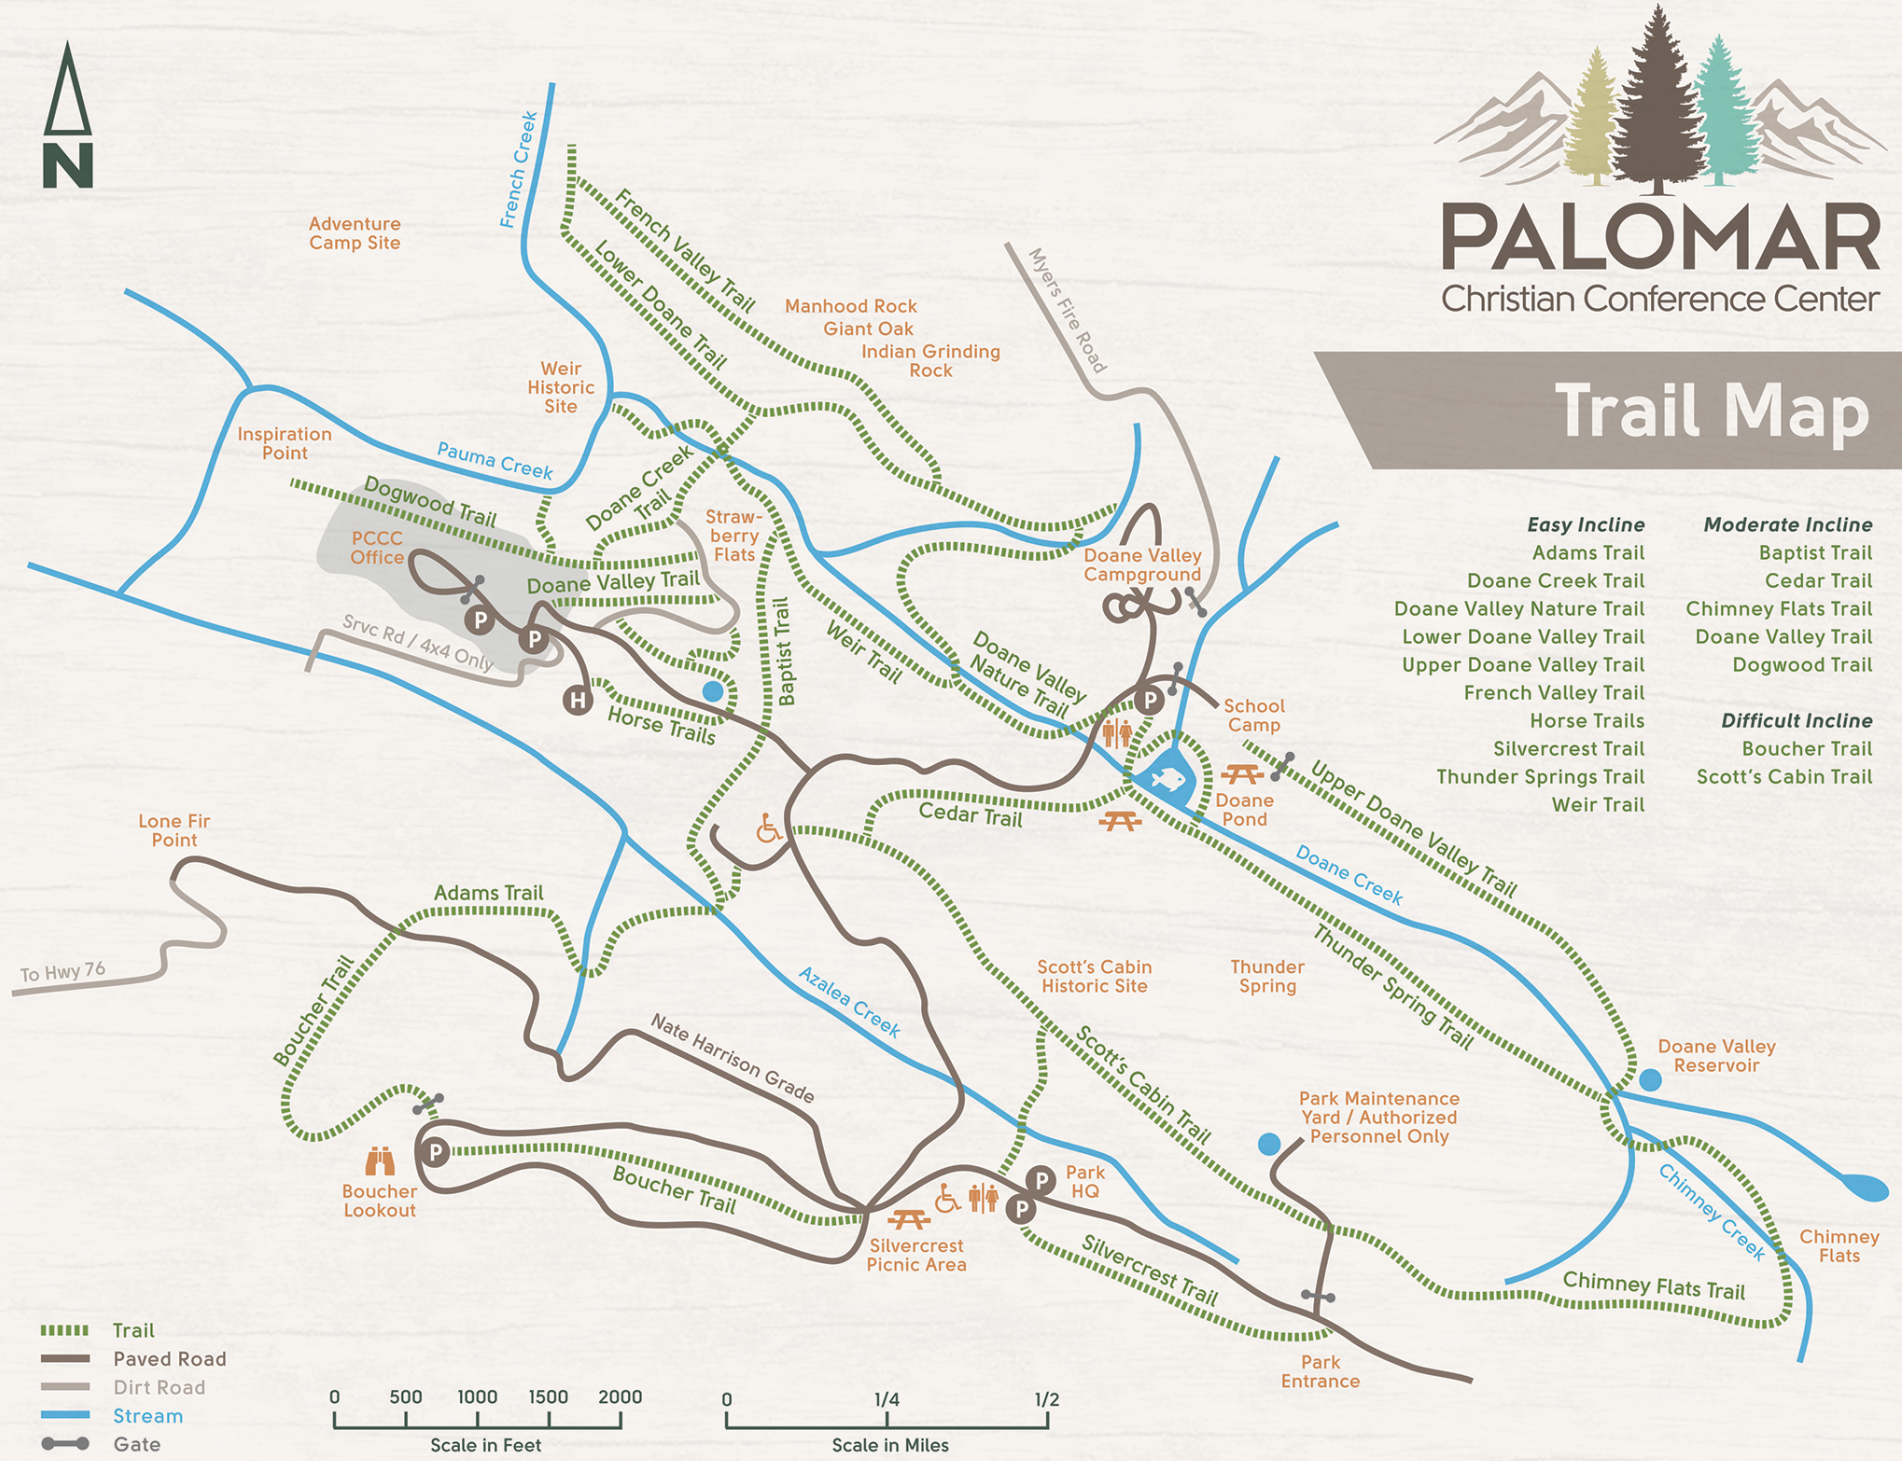

PALOMAR

Christian Conference Center

Trail Map

- | | |
|---------------------------|--------------------------|
| Easy Incline | Moderate Incline |
| Adams Trail | Baptist Trail |
| Doane Creek Trail | Cedar Trail |
| Doane Valley Nature Trail | Chimney Flats Trail |
| Lower Doane Valley Trail | Doane Valley Trail |
| Upper Doane Valley Trail | Dogwood Trail |
| French Valley Trail | |
| Horse Trails | Difficult Incline |
| Silvercrest Trail | Boucher Trail |
| Thunder Springs Trail | Scott's Cabin Trail |
| Weir Trail | |

- Trail
- Paved Road
- Dirt Road
- Stream
- Gate